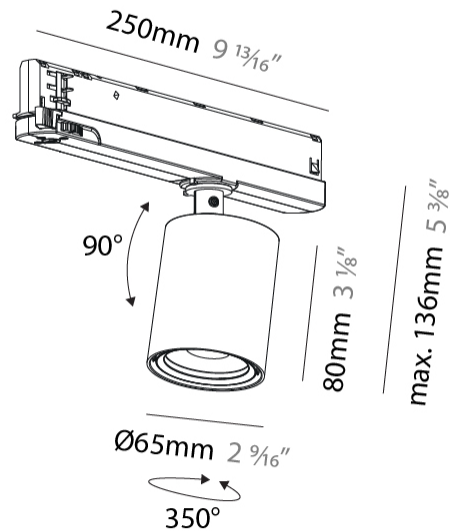

GENERAL

Series: Centriq
Subseries: Centriq In
Brand: Prolicht
Division: Architectural
Mounting Type: Track
Mounting Location: Ceiling
Subcategory: Spots

PHYSICAL

Shape: Cylinder
Diameter (mm): 65
Diameter (in): 2 5/16
Length (mm): 250
Length (in): 9 13/16
Height (mm): 136
Height (in): 5 3/8
Light Distribution: Adjustable / Direct
Weight (kg): 0.6
Fixture Finish: SSR / BKV / CWI / CRY / HAB / LAG / UFT / ITA / RUA / RUR / MIC / FTG / MYG / TWT / LOD / PUS / FRO / FUP / KIA / POP / BLS / SPG / MEY / GOH / GUM / CHC / COM / ABZ / JAG / OBR / MOS / ROR
Holder Finish: WHI / BLK
Accent Finish: SSR / BKV / CWI / CRY / HAB / LAG / UFT / ITA / RUA / RUR / MIC / FTG / MYG / TWT / LOD / PUS / FRO / FUP / KIA / POP / BLS / SPG / MEY / GOH / GUM / CHC / COM / ABZ / JAG
Fixture Material: Aluminum

ELECTRICAL

Lamp Type: LED (Zhaga Standard)
Input Wattage (W): 23
Total Output Wattage (W): 20.9
Dimming: Non-Dimmable / 0-10V Dimming
Driver Included: Yes
Driver Location: Integrated
Driver Type: Constant Current - 120Vac
Driver Class: Class 2
Input Voltage (V): 120

LED

Number of LEDs: 1
Color Temperature (°K): 2700 / 3000 / 3500 / 4000
Max. Delivered Lumen (lm): 1975 / 2056 / 2145 / 2245
Nominal Lumen (lm): 2429 / 2529 / 2638 / 2761
CRI: >90 CRI
Lamp Life (hrs): 50000

OPTICAL

Reflector: 24 / 36 / 52
Adjustability: Rotational 360°; Tilt 90°

RATINGS AND CERTIFICATIONS

Certified By: Certified for North American Standards
IP rating: IP20